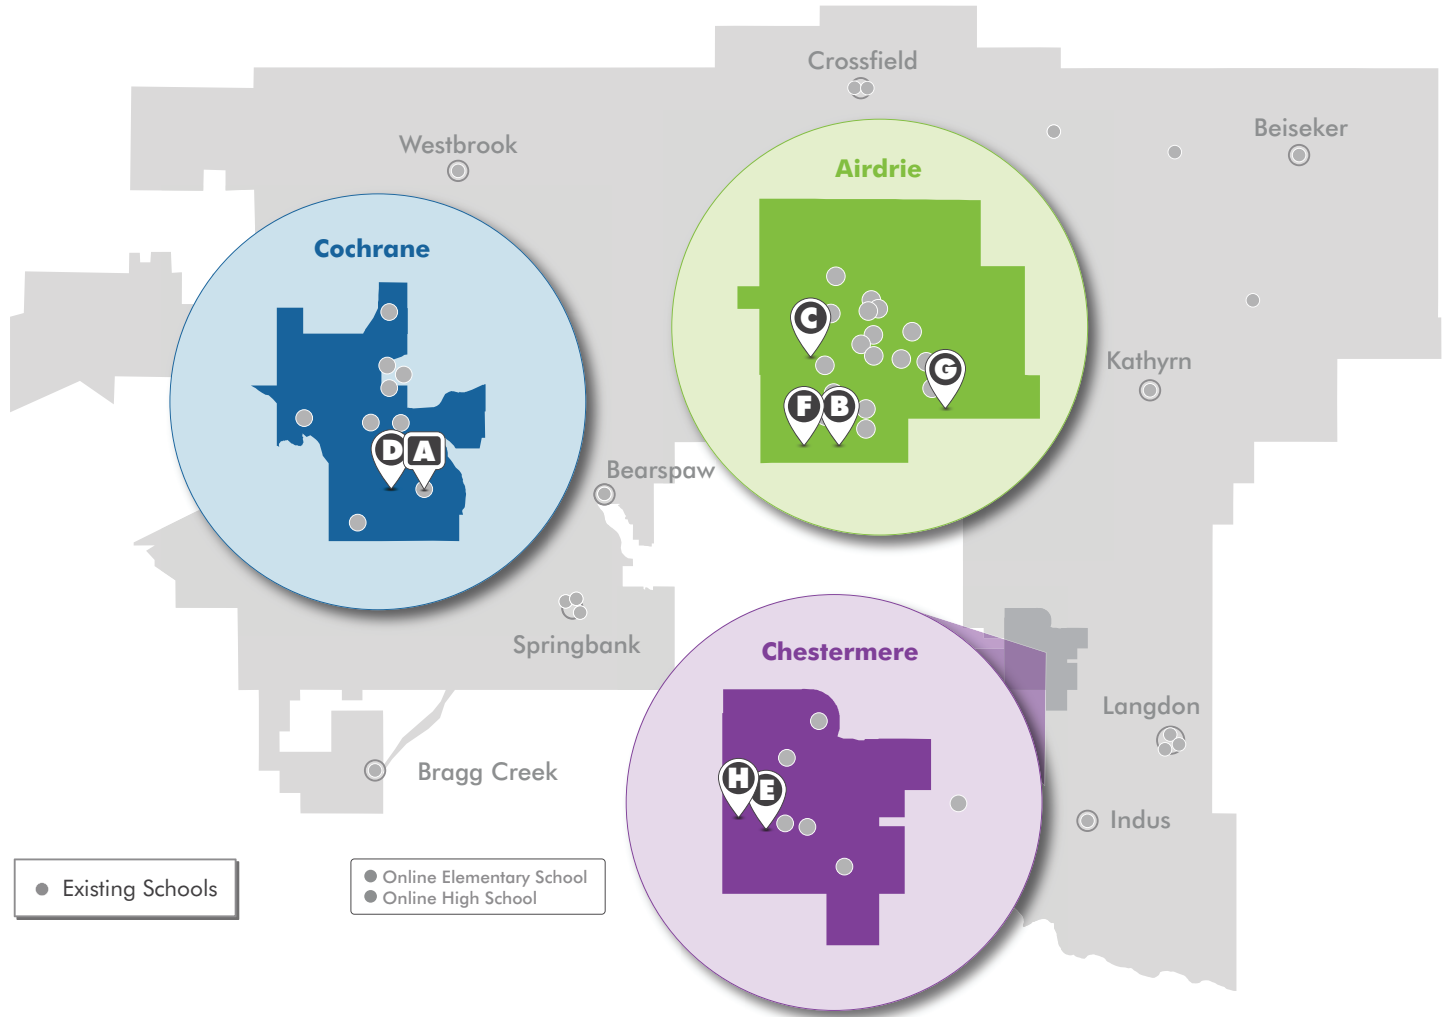

# School Projects Update

	Projects Under Construction	Community	School/Neighbourhood	Capacity	Earliest Opening*
A	Expansion/Modernization	Cochrane	Bow Valley High School	1,425	Fall 2026

	Projects with Funding	Community	Neighbourhood	Capacity	Funded For	Earliest Opening*
B	K – 9 School	Airdrie	South Windsong	905	Construction	Fall 2027
C	K – 9 School	Airdrie	Bayview	905	Construction	Fall 2028
D	K – 8 School	Cochrane	Rivercrest	905	Construction	Fall 2028
E	K – 9 School	Chestermere	Dawson’s Landing	905	Construction	TBD**
F	10 – 12 School	Airdrie	Southwinds	1,810	Construction	TBD
G	K – 9 School	Airdrie	Lanark	950	Planning	TBD
H	10 – 12 School	Chestermere	Chelsea	950	Planning	TBD