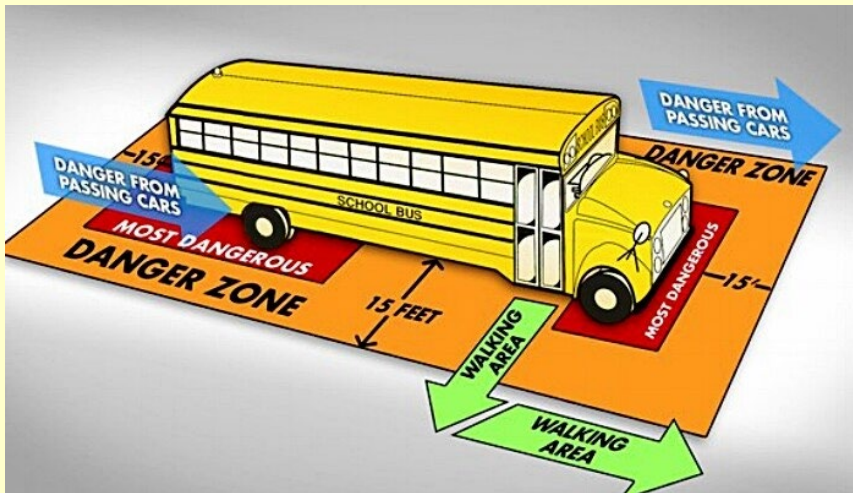

### Safe & Danger Zones Around the School Bus

Important things to remember about the safe & danger zone:

- If a student drops something and it goes under the bus, ask for assistance
- Wait in an orderly fashion away from the roadway - out of the danger zone

- Be at the stop 5 minutes before the stop time - running to the bus can be dangerous

## Ride Alongs

---

Rocky View Transportation does not authorize student ride alongs. Students must ride their assigned route(s) and are not permitted to board buses that they are not registered to. This is due to bus capacities, monitoring ridership, and student safety.