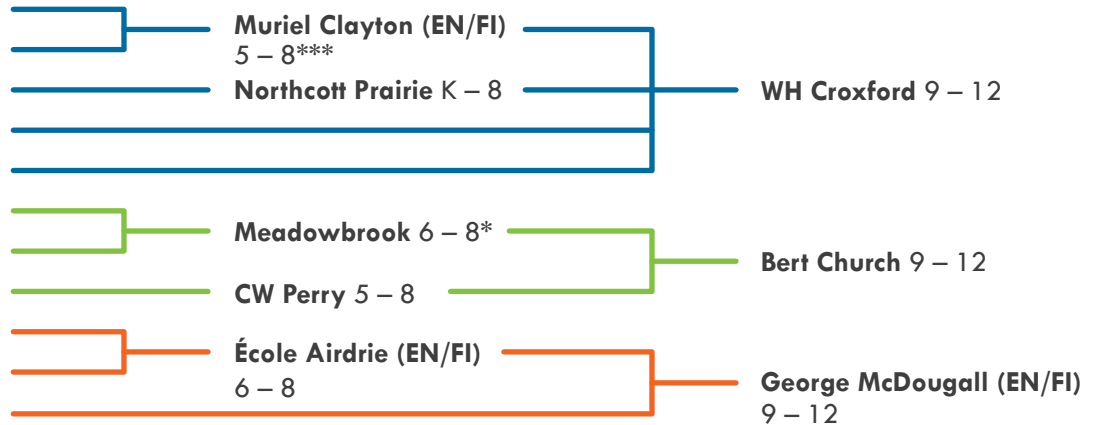

Feeder Schools

Airdrie

AE Bowers (EN) K – 4
 Nose Creek K – 4**
 Coopers Crossing K – 5
 Northcott Prairie K – 8
 Windong Heights K – 8
 Heloise Lorimer K – 5
 RJ Hawkey K – 5*
 Ralph McCall K – 4**
 AE Bowers (FI) K – 5
 École Edwards (EN/FI) K – 5
 Herons Crossing K – 8

Bearspaw

Bearspaw School K – 8

Beiseker/Kathryn

Kathryn K – 8

Banded Peak

Banded Peak K – 8

Chestermere

East Lake (EN/FI) K – 6*
 Prairie Waters K – 6
 Rainbow Creek K – 6